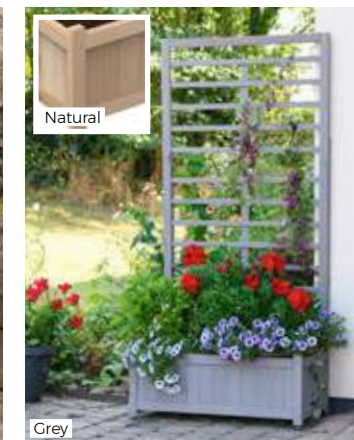

Extra Large

BUY 2 SAVE £9.99

Large

Medium

Large

Medium

Grey

Wooden Planter