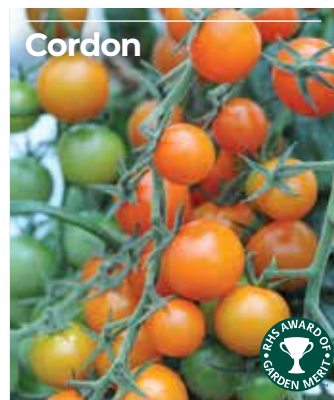

AWARD OF GARDEN MERIT

Sungold F1 Tomato Sungold has a luscious flavour, its golden-orange fruit irresistibly sweet and juicy. HHA. 2m (6.5ft). Harvest: Jul-Oct. Sun. Greenhouse, Kitchen Garden.

KB8364	3 Postiplugins	£6.99
KF0230	6 Postiplugins	£9.99
KC8933	12 Postiplugins	£14.99
KA6551	1 x 9cm pot	£8.99