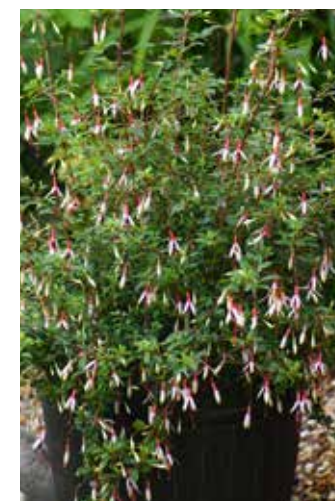

Hardy Fuchsia 'Arauco'

The slender, pendant blooms have red and white outer sepals with contrasting deep purple inner petals. This upright, deciduous shrub is fast-growing and low maintenance.

HP. 75cm (30in). Flowers: Jun-Oct. Sun/Part Shade. Beds, Borders, Hedging, Pots. Delivery: Mar-May.

KF6403	3 jumbo plugs	£13.99
KF6404	6 jumbo plugs	£19.99