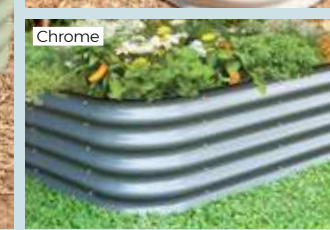

Original Veggie Bed

The clever flat-pack design can be set up in 6 different ways to suit the size and shape of your plot.

Sage Green

KC0194   each   £99.99
KC0196   pair   £149.99

Paperbark

KC0193   each   £99.99
KC0195   pair   £149.99

Chrome

KF1131   each   £99.99
KF1132   pair   £149.99