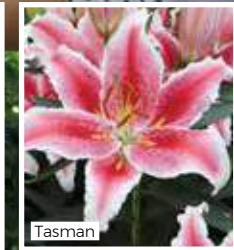

Lily 'Giant Flowered' Collection

| | | |
|--------|----------|--------|
| KA9284 | 15 bulbs | £19.99 |
| KA9285 | 30 bulbs | £34.99 |

Pretty Woman

Primrose Hill

Tasman

Begonia Nonstop 'Berries & Cream Mix'