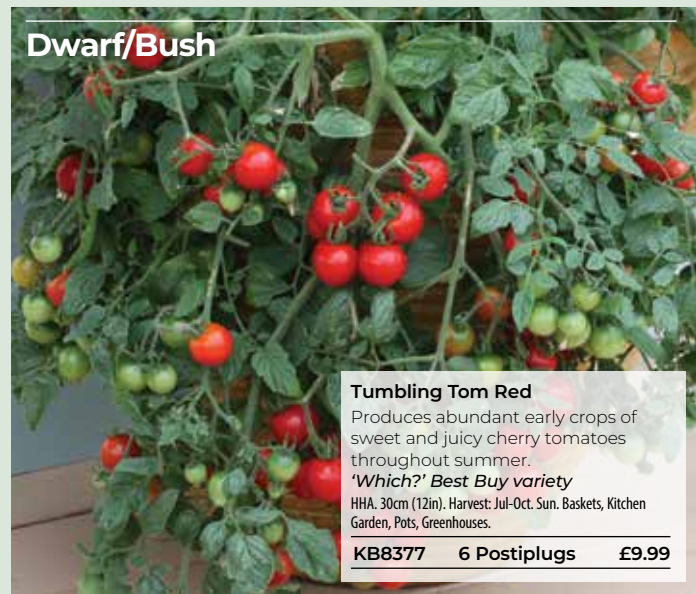

Dwarf/Bush

Tumbling Tom Red
Produces abundant early crops of sweet and juicy cherry tomatoes throughout summer.
'Which?' Best Buy variety
HHA. 30cm (12in). Harvest: Jul-Oct. Sun. Baskets, Kitchen Garden, Pots, Greenhouses.
KB8377 6 Postiplugins £9.99